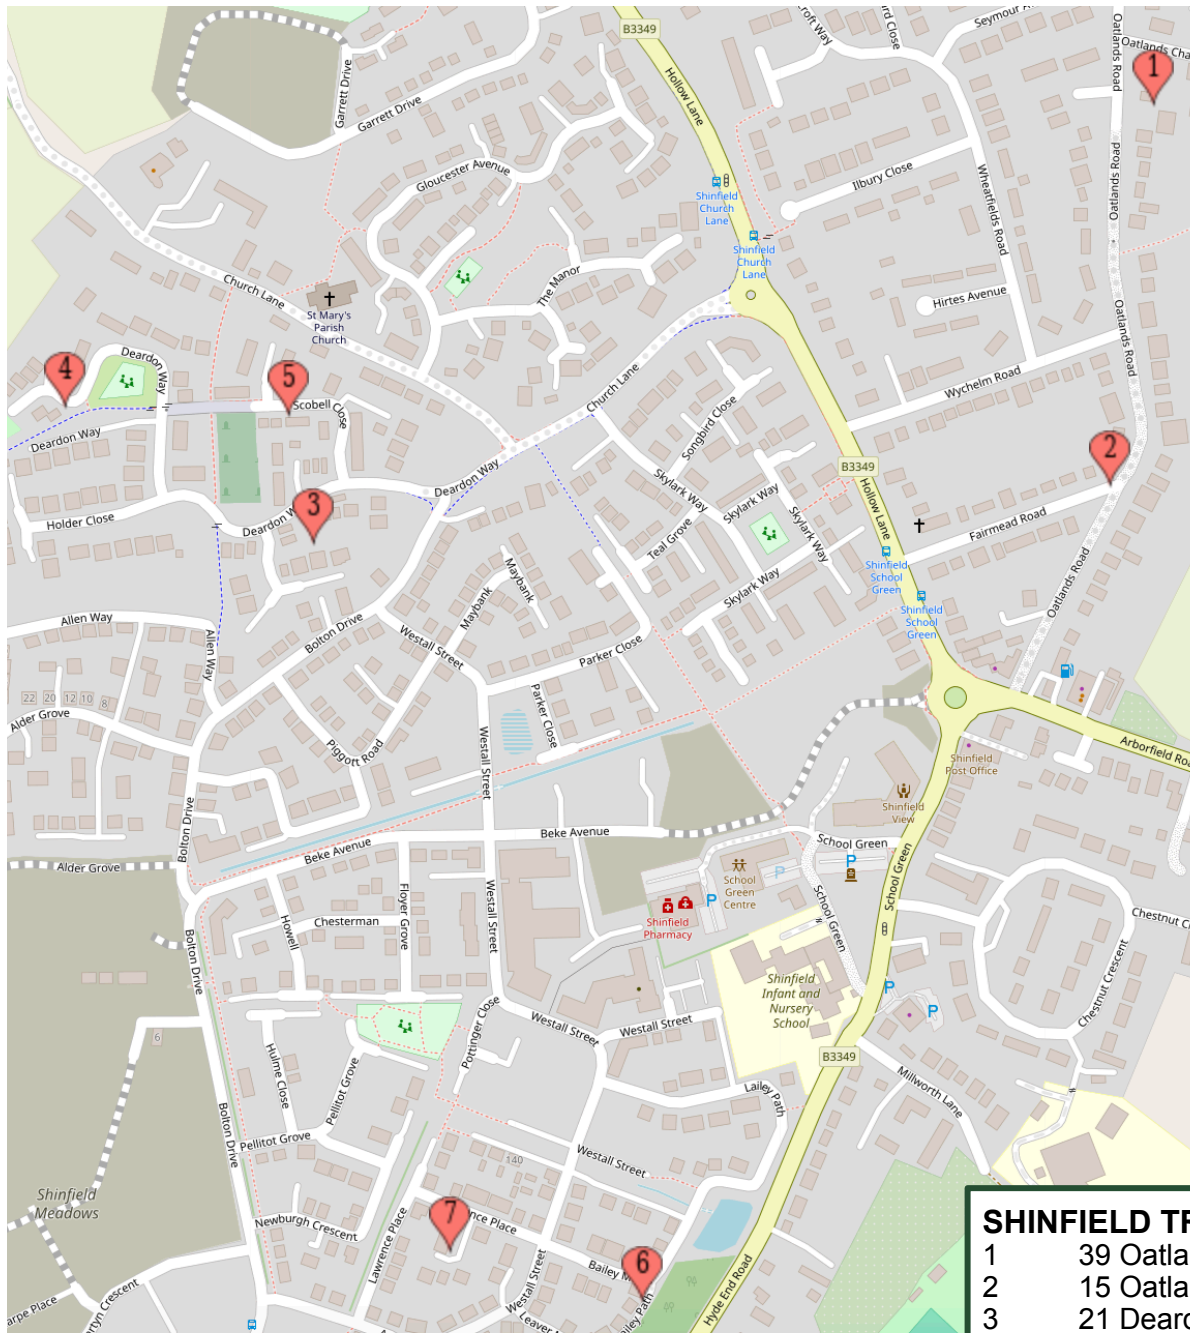

Spencers Wood, Three Mile Cross & Shinfield Charity Christmas Trail 2024

Friday 13 - Monday 30 December

Organised by EK Events UK

Trail Map - Shinfield

Sebastian's Action Trust

SHINFIELD TRAIL

- 1 39 Oatlands Road, RG2 9DN
- 2 15 Oatlands Road, RG2 9DW
- 3 21 Deardon Way, RG2 9HE
- 4 36 Deardon Way, RG2 9HF
- 5 7 Scobell Close, RG2 9HH
- 6 30 Lailey Path, RG2 9RR
- 7 33 Lawrence Place, RG2 9RS

Our amazing Sponsors

Spencers Wood, Three Mile Cross & Shinfield Charity Christmas Trail 2024

Friday 13 - Monday 30 December

Organised by EK Events UK

TRAIL SHEET

TO ENTER:

- 1) Complete this trail sheet by finding pictures located at each house, crossing the words off as you go. You can do one trail or both, it's up to you!
- 2) When you have finished the trail, fill in your details to be in with a chance of winning. Don't forget to vote for your favourite house!
- 3) Hand in this completed form at Budgens (3MX), OneStop (Spencers Wood) or Crumbs Cafe (Shinfield) and you will be put into a lucky draw to win a prize!

WHAT CAN YOU FIND ON THE TRAIL?

Angel

Snowflake

Stocking

Bauble

Reindeer

Present

Star

The Spencers Wood & Three Mile Cross trail is on a separate sheet, so please make sure you pick this up from Budgens or One Stop to take part.

Our amazing Sponsors