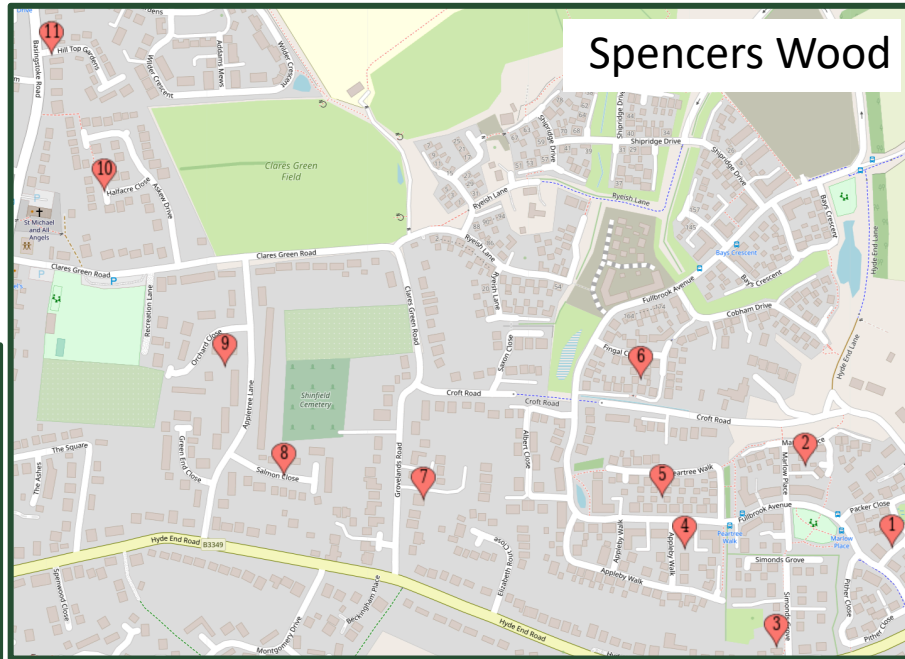

Spencers Wood, Three Mile Cross & Shinfield Charity Christmas Trail 2023

Friday 15 - Saturday 30 December

Organised by EK Events UK

Trail Maps

THREE MILE CROSS TRAIL

- 1 59 Grazeley Road, RG7 1BL
- 1 63 Grazeley Road, RG7 1BL
- 2 74 Tabby Drive, RG7 1WQ
- 3 Woodcock View, RG7 1AX
- 4 4 Bowling Green, RG7 1FY
- 4 25 Bowling Green, RG7 1FY

Three Mile Cross

SPENCERS WOOD TRAIL

- 1 16 Packer Close, RG7 1FA
- 2 4 Marlow Place, RG7 1UF
- 3 4 Simonds Grove, RG7 1BH
- 3 8 Simonds Grove, RG7 1BH
- 4 115 Fullbrook Avenue, RG7 1FE
- 5 21 Peartree Walk, RG7 1TQ
- 6 31 Fingal Crescent, RG7 1FL
- 7 12 Grovelands Road, RG7 1DP
- 8 5 Salmon Close, RG7 1EG
- 8 6 Salmon Close, RG7 1EG
- 9 10 Orchard Close, RG7 1EJ
- 10 8 Halfacre Close, RG7 1DZ
- 11 Highfield, RG7 1AP
- 11 Westdene, RG7 1AP
- 12 8 Hunters Way, RG7 1HW
- 13 Tondor, RG7 1AA
- 14 25 Langford Avenue, RG7 1ZE
- 15 5 Elisha Close, RG7 1ZG
- 15 12 Elisha Close, RG7 1ZG
- 16 1 Cook Grove, RG7 1ZF

Spencers Wood

Spencers Wood

OUR AMAZING SPONSORS

Spencers Wood, Three Mile Cross & Shinfield Charity Christmas Trail 2023

Friday 15 - Saturday 30 December

Organised by EK Events UK

TRAIL SHEET

TO ENTER:

- 1) Complete this trail sheet by finding pictures located at each house crossing the words off as you go. You can do one trail or all, it's up to you!
- 2) When you have finished the trail, fill in your details to be in with a chance of winning. Don't forget to vote for your favourite house!
- 3) Hand in this completed form at Budgens (3MX), OneStop (Spencers Wood) or Robyn's Nest (Shinfield) and you will be put into a lucky draw to win a prize!
- 4) Please only submit one Trail Sheet per household