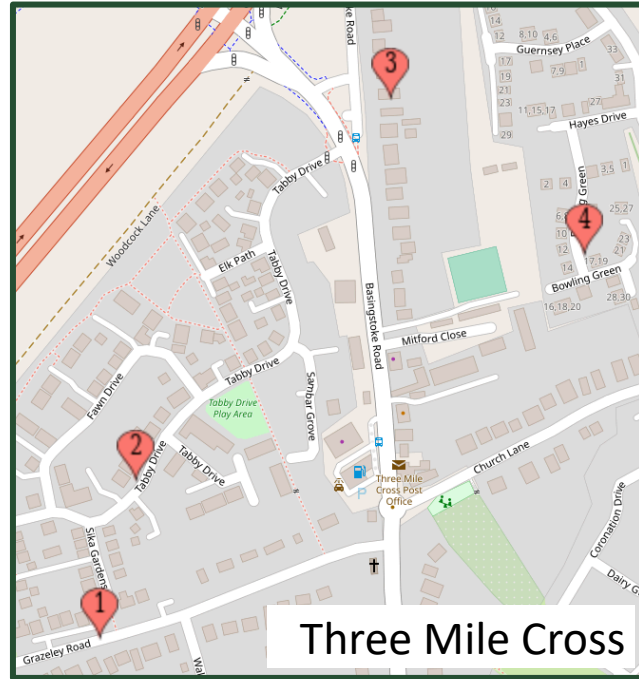

Spencers Wood, Three Mile Cross & Shinfield Charity Christmas Trail 2023

Friday 15 - Saturday 30 December

Organised by EK Events UK

Trail Maps

THREE MILE CROSS TRAIL

- 1 59 Grazeley Road, RG7 1BL
- 1 63 Grazeley Road, RG7 1BL
- 2 74 Tabby Drive, RG7 1WQ
- 3 Woodcock View, RG7 1AX
- 4 4 Bowling Green, RG7 1FY
- 4 25 Bowling Green, RG7 1FY

Three Mile Cross

SPENCERS WOOD TRAIL

- 1 16 Packer Close, RG7 1FA
- 2 4 Marlow Place, RG7 1UF
- 3 4 Simonds Grove, RG7 1BH
- 3 8 Simonds Grove, RG7 1BH
- 4 115 Fullbrook Avenue, RG7 1FE
- 5 21 Peartree Walk, RG7 1TQ
- 6 31 Fingal Crescent, RG7 1FL
- 7 12 Grovelands Road, RG7 1DP
- 8 5 Salmon Close, RG7 1EG
- 8 6 Salmon Close, RG7 1EG
- 9 10 Orchard Close, RG7 1EJ
- 10 8 Halfacre Close, RG7 1DZ
- 11 Highfield, RG7 1AP
- 11 Westdene, RG7 1AP
- 12 8 Hunters Way, RG7 1HW
- 13 Tondor, RG7 1AA
- 14 25 Langford Avenue, RG7 1ZE
- 15 5 Elisha Close, RG7 1ZG
- 15 12 Elisha Close, RG7 1ZG
- 16 1 Cook Grove, RG7 1ZF

Spencers Wood

Spencers Wood

OUR AMAZING SPONSORS

Spencers Wood, Three Mile Cross & Shinfield Charity Christmas Trail 2023

Friday 15 - Saturday 30 December

Organised by EK Events UK

TRAIL SHEET

TO ENTER:

- 1) Complete this trail sheet by finding pictures located at each house crossing the words off as you go. You can do one trail or all, it's up to you!
- 2) When you have finished the trail, fill in your details to be in with a chance of winning. Don't forget to vote for your favourite house!
- 3) Hand in this completed form at Budgens (3MX), OneStop (Spencers Wood) or Robyn's Nest (Shinfield) and you will be put into a lucky draw to win a prize!
- 4) Please only submit one Trail Sheet per household