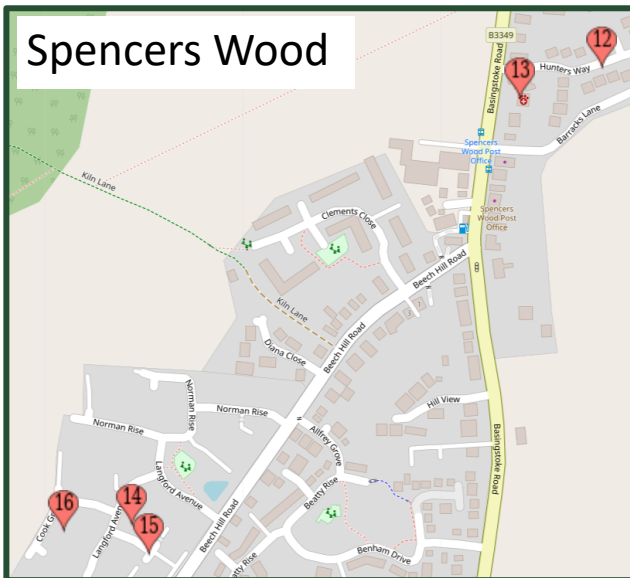

Spencers Wood, Three Mile Cross & Shinfield Charity Christmas Trail 2023

Friday 15 - Saturday 30 December

Organised by EK Events UK

Trail Maps

THREE MILE CROSS TRAIL

- 1 59 Grazeley Road, RG7 1BL
- 1 63 Grazeley Road, RG7 1BL
- 2 74 Tabby Drive, RG7 1WQ
- 3 Woodcock View, RG7 1AX
- 4 4 Bowling Green, RG7 1FY
- 4 25 Bowling Green, RG7 1FY

Three Mile Cross

SPENCERS WOOD TRAIL

- 1 16 Packer Close, RG7 1FA
- 2 4 Marlow Place, RG7 1UF
- 3 4 Simonds Grove, RG7 1BH
- 3 8 Simonds Grove, RG7 1BH
- 4 115 Fullbrook Avenue, RG7 1FE
- 5 21 Peartree Walk, RG7 1TQ
- 6 31 Fingal Crescent, RG7 1FL
- 7 12 Grovelands Road, RG7 1DP
- 8 5 Salmon Close, RG7 1EG
- 8 6 Salmon Close, RG7 1EG
- 9 10 Orchard Close, RG7 1EJ
- 10 8 Halfacre Close, RG7 1DZ
- 11 Highfield, RG7 1AP
- 11 Westdene, RG7 1AP
- 12 8 Hunters Way, RG7 1HW
- 13 Tondor, RG7 1AA
- 14 25 Langford Avenue, RG7 1ZE
- 15 5 Elisha Close, RG7 1ZG
- 15 12 Elisha Close, RG7 1ZG
- 16 1 Cook Grove, RG7 1ZF

Spencers Wood

Spencers Wood

OUR AMAZING SPONSORS

Spencers Wood, Three Mile Cross & Shinfield Charity Christmas Trail 2023

Friday 15 - Saturday 30 December

Organised by EK Events UK

TRAIL SHEET

TO ENTER:

- 1) Complete this trail sheet by finding pictures located at each house crossing the words off as you go. You can do one trail or all, it's up to you!
- 2) When you have finished the trail, fill in your details to be in with a chance of winning. Don't forget to vote for your favourite house!
- 3) Hand in this completed form at Budgens (3MX), OneStop (Spencers Wood) or Robyn's Nest (Shinfield) and you will be put into a lucky draw to win a prize!
- 4) Please only submit one Trail Sheet per household