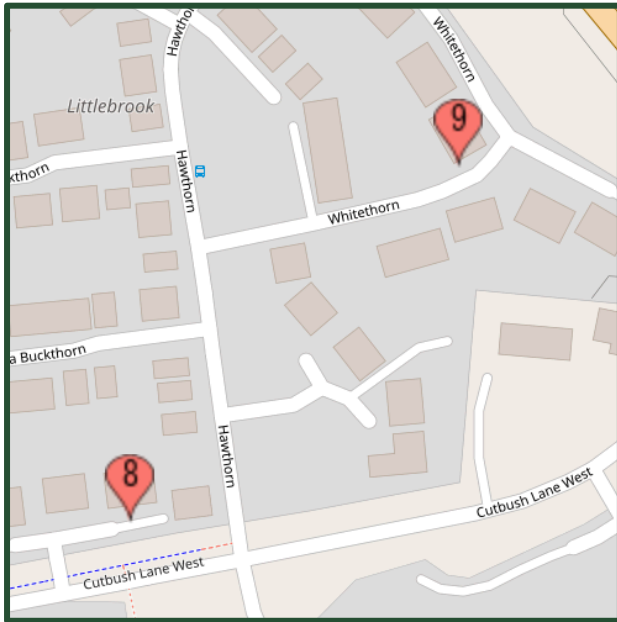

Spencers Wood, Three Mile Cross & Shinfield Charity Christmas Trail 2023

Friday 15 - Saturday 30 December

Organised by EK Events UK

Trail Map

SHINFIELD TRAIL

- 1 5 Newburgh Crescent RG2 9YE
- 2 33 Lawrence Place, RG2 9RS
- 3 7 Westall Street, RG2 9RJ
- 4 4 Maybank, RG2 9RE
- 5 21 Deardon Way, RG2 9HE
- 6 36 Deardon Way, RG2 9HF
- 7 57 Church Lane, RG2 9BY
- 7 59 Church Lane, RG2 9BY
- 8 69 Cutbush Lane West, RG2 9LB
- 9 23 Whitethorn, RG2 9GF

OUR AMAZING SPONSORS

Spencers Wood, Three Mile Cross & Shinfield Charity Christmas Trail 2023

Friday 15 - Saturday 30 December

Organised by EK Events UK

TRAIL SHEET

TO ENTER:

- 1) Complete this trail sheet by finding pictures located at each house crossing the words off as you go. You can do one trail or all, it's up to you!
- 2) When you have finished the trail, fill in your details to be in with a chance of winning. Don't forget to vote for your favourite house!
- 3) Hand in this completed form at Budgens (3MX), OneStop (Spencers Wood) or Robyn's Nest (Shinfield) and you will be put into a lucky draw to win a prize!
- 4) Please only submit one Trail Sheet per household

The Spencers Wood & Three Mile Cross trails are on a separate sheet, so please make sure you pick this up from Budgens or One Stop to take part.

Also, Maybank in Shinfield have their own Christmas lights again this year, so be sure to check them out too.