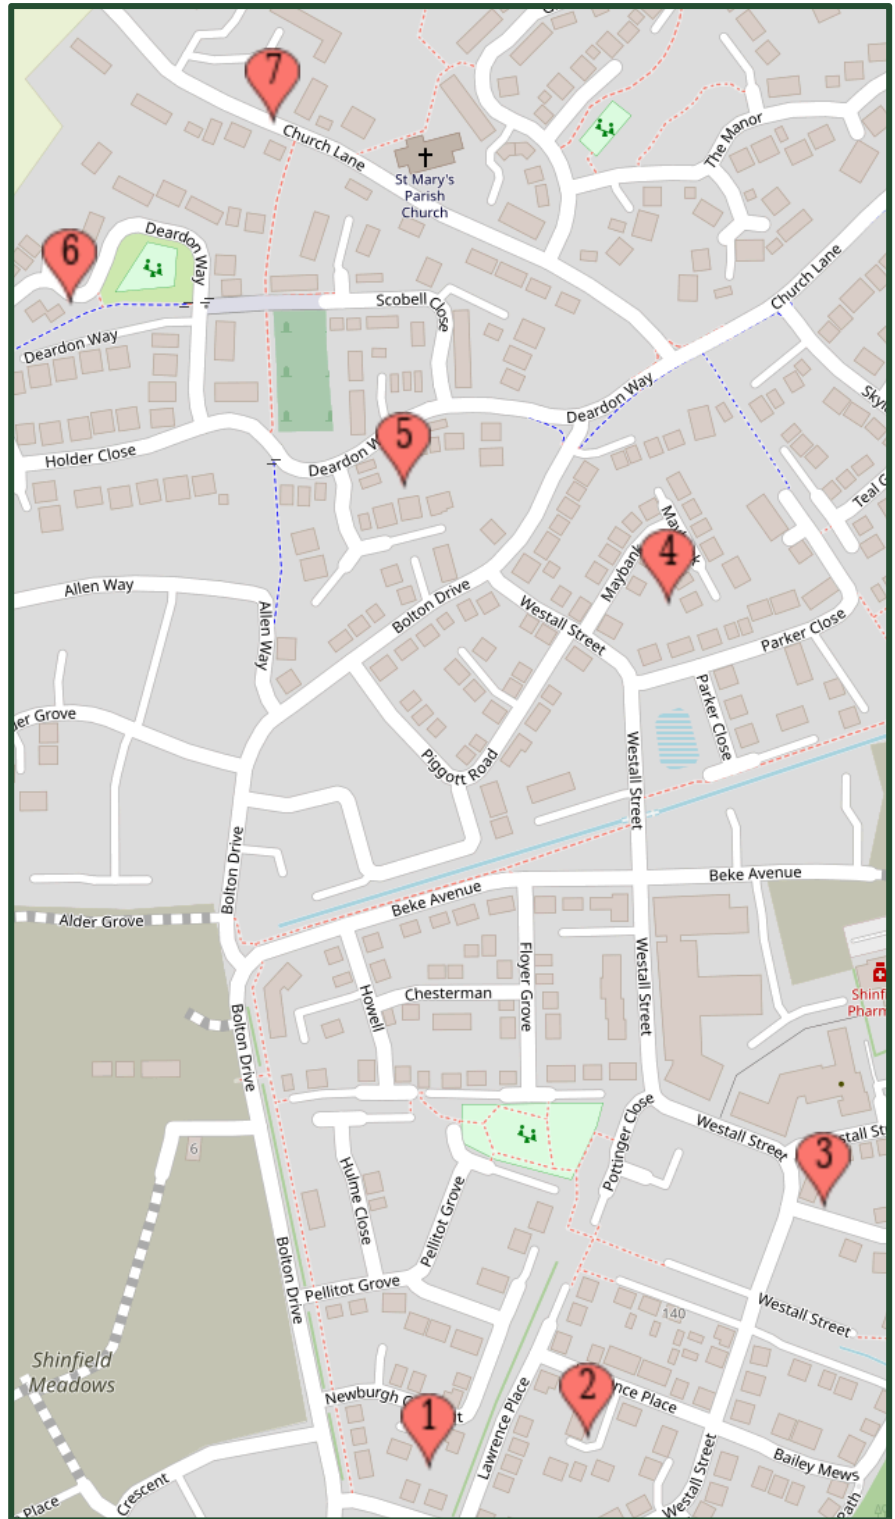

Spencers Wood, Three Mile Cross & Shinfield Charity Christmas Trail 2023

Friday 15 - Saturday 30 December

Organised by EK Events UK

Trail Map

SHINFIELD TRAIL

- 1 5 Newburgh Crescent RG2 9YE
- 2 33 Lawrence Place, RG2 9RS
- 3 7 Westall Street, RG2 9RJ
- 4 4 Maybank, RG2 9RE
- 5 21 Deardon Way, RG2 9HE
- 6 36 Deardon Way, RG2 9HF
- 7 57 Church Lane, RG2 9BY
- 7 59 Church Lane, RG2 9BY
- 8 69 Cutbush Lane West, RG2 9LB
- 9 23 Whitethorn, RG2 9GF

OUR AMAZING SPONSORS

Spencers Wood, Three Mile Cross & Shinfield Charity Christmas Trail 2023

Friday 15 - Saturday 30 December

Organised by EK Events UK

TRAIL SHEET

TO ENTER:

- 1) Complete this trail sheet by finding pictures located at each house crossing the words off as you go. You can do one trail or all, it's up to you!
- 2) When you have finished the trail, fill in your details to be in with a chance of winning. Don't forget to vote for your favourite house!
- 3) Hand in this completed form at Budgens (3MX), OneStop (Spencers Wood) or Robyn's Nest (Shinfield) and you will be put into a lucky draw to win a prize!
- 4) Please only submit one Trail Sheet per household

WHAT CAN YOU FIND ON THE TRAIL?

- | | | | |
|----------|------------|----------------|---------|
| Angel | Snowflake | Stocking | Bauble |
| Reindeer | Present | Star | Snowman |
| | Candy Cane | Christmas Tree | |

The Spencers Wood & Three Mile Cross trails are on a separate sheet, so please make sure you pick this up from Budgens or One Stop to take part.

Also, Maybank in Shinfield have their own Christmas lights again this year, so be sure to check them out too.